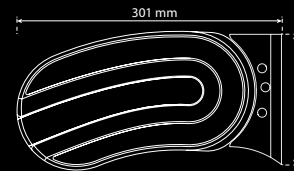

Wall Mounting Type

The gap between the cassette and the fabric is 7cm.