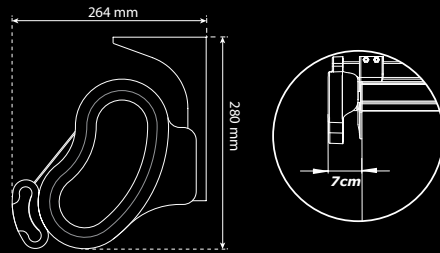

LIBERTY

Ceiling Mounting Type