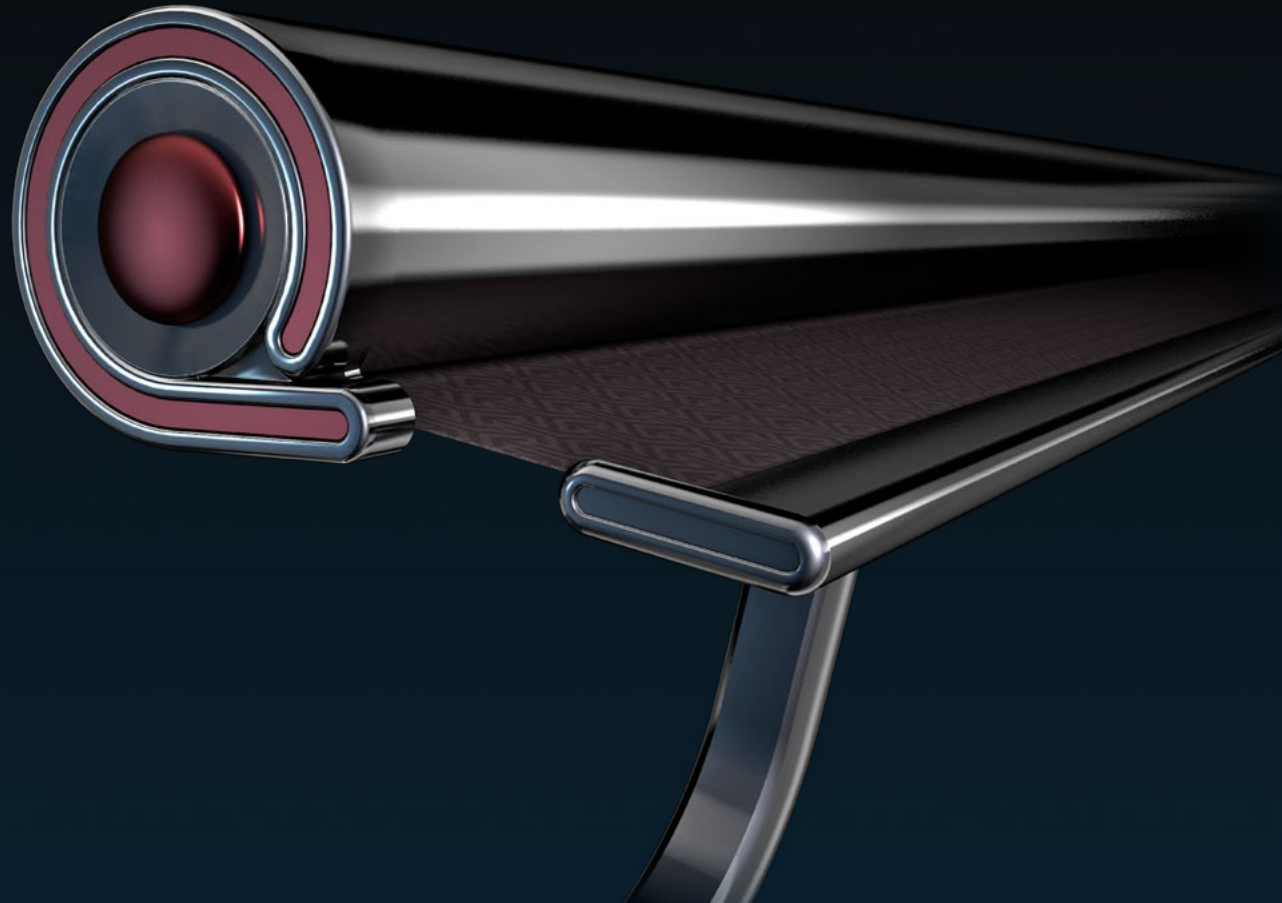

PENTE

Drop Arm Awning

PENTE is a drop arm awning fully protected by means of its cassette. Its slope angle can be adjusted steplessly up to 180 degrees which allows you to catch or block the sun rays as you like. Projection of PENTE is proportional to its arm length.