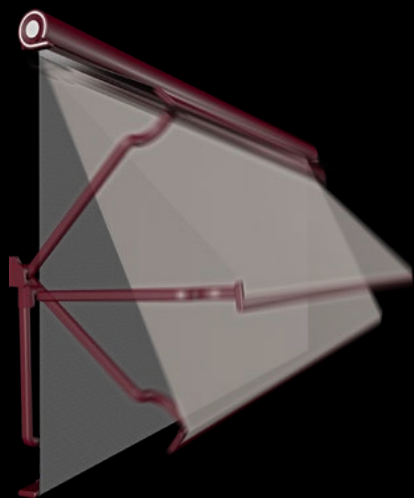

### Vertical Zip Blind

WINDSTOR is a vertical zip blind with unique zip system to prevent ingress of rain water and wind. PVC crystal is available for clear views.

PICCOLINO

PICCOLINO

PICCOLINO

## Drop Arm Awning

PENTE is a drop arm awning fully protected by means of its cassette. Its slope angle can be adjusted steplessly up to 180 degrees which allows you to catch or block the sun rays as you like. Projection of PENTE is proportional to its arm length.