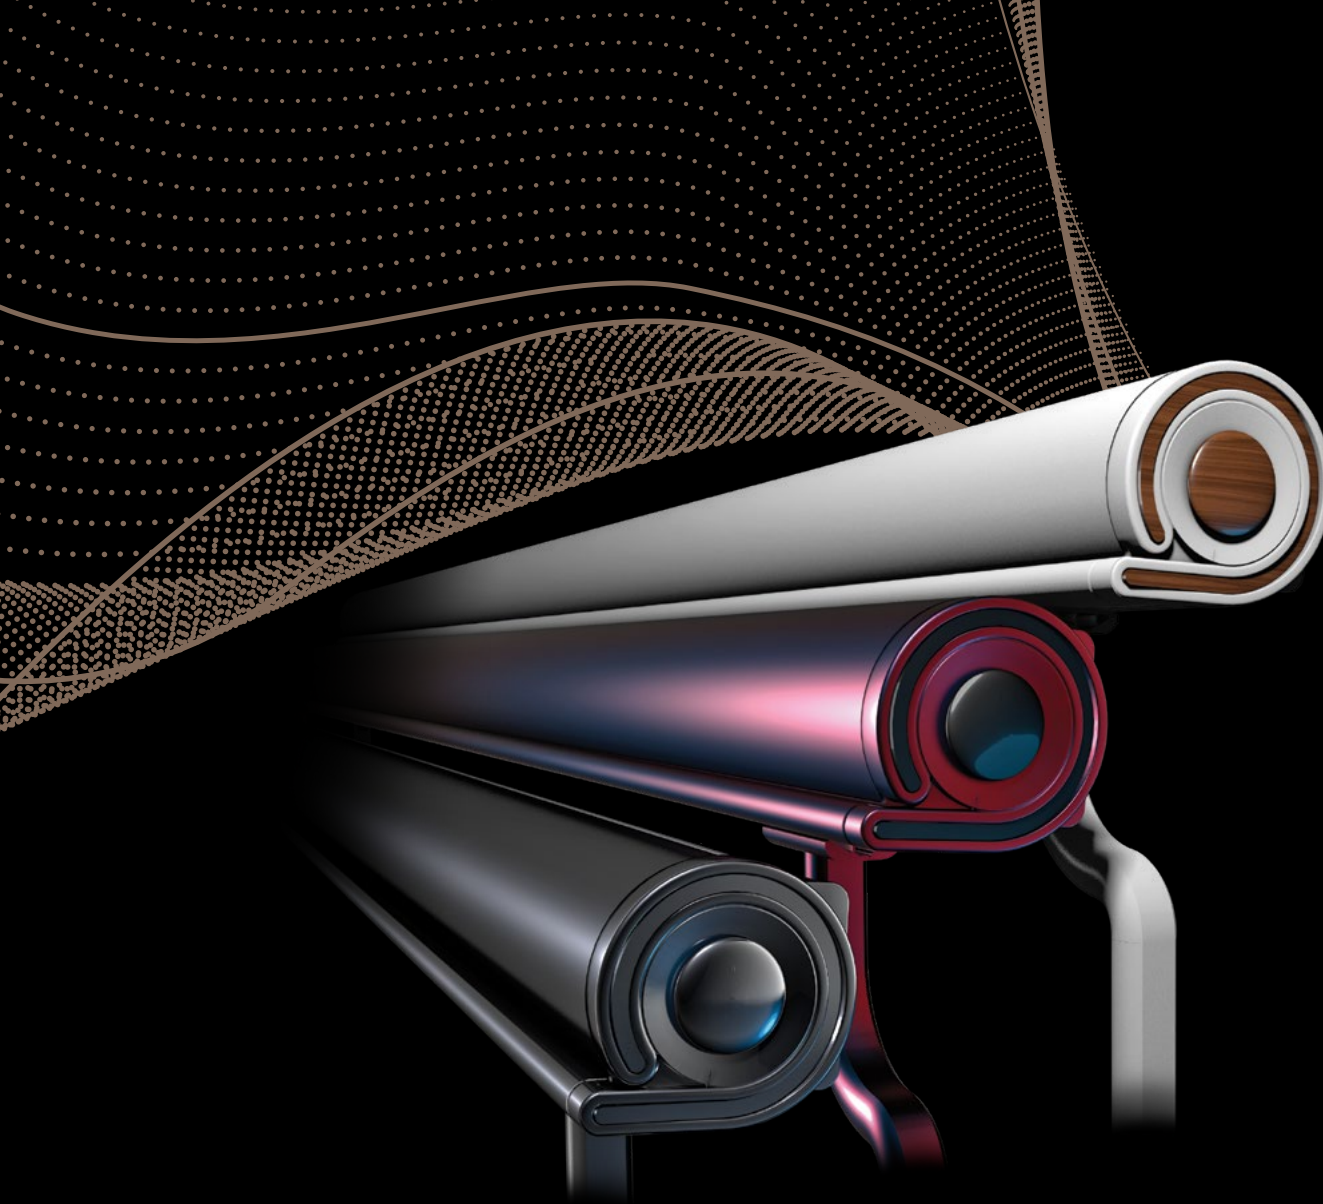

0°-180°
Arm Rotation

DIMENSIONS

Width (min. max)	100-480cm
Projection	80/120/160cm

OPTIONS & ADDITIONAL ACCESSORIES

Sensors	Sun sensor Wind sensor
Color	Any Ral color
Fabric	Soltis 86 / Soltis 92 / W96 / Acrylic (see catalog)
Control Type	Remote control motor

PRODUCT STANDARDS

Control Type	Manual
Color	RAL9010 (White)

Maximum arm length for acrylic fabric is 120 cm.
Wood effect can not be applied to the main cassette.