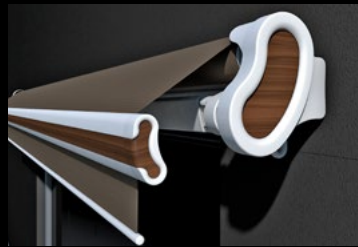

### Vertical Zip Blind

WINDSTOR is a vertical zip blind with unique zip system to prevent ingress of rain water and wind. PVC crystal is available for clear views.

PICCOLINO

PICCOLINO

PICCOLINO

## Retractable Awning

Elegantly designed  
LIBERTY has an angle  
that can be adjusted up  
to 60° pitch.

Standard Terminal

Optional Valance