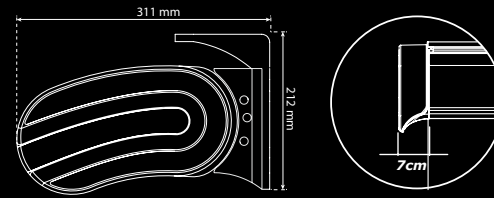

PLATINUM

Ceiling Mounting Type