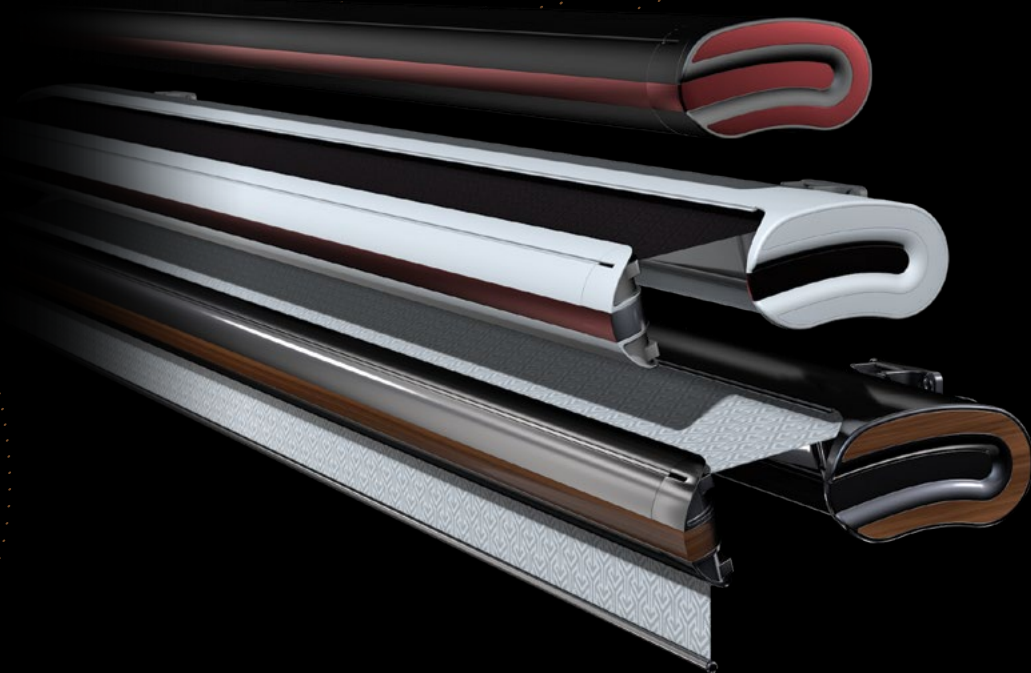

Optional extra shade can be added over terminal cap of the product.