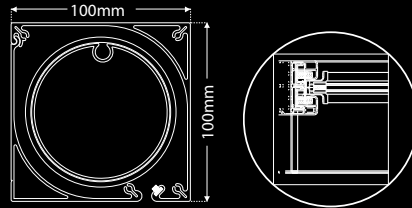

WINDSTOR

There is no gap between the rail and the fabric.