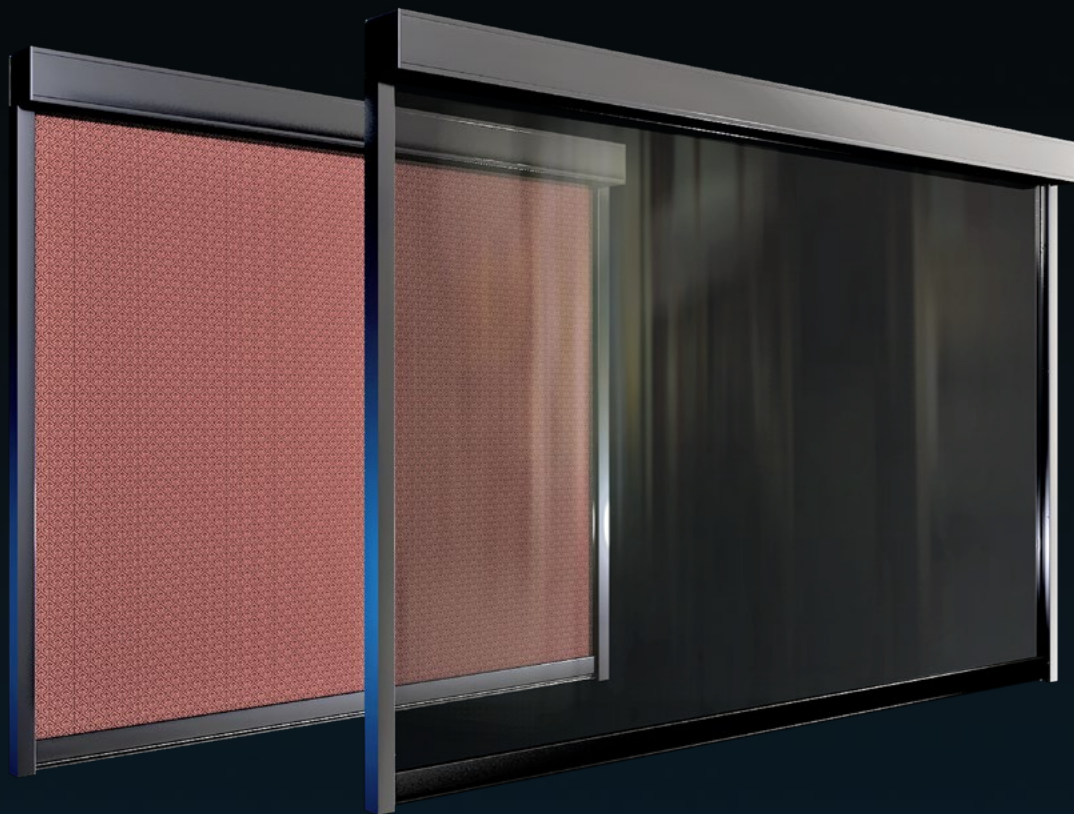

### Vertical Blind

STOREXY is vertically operated with steel guide wires. The cassette system provides protection for the fabric. Manually operated, with optional remote control.

## PRODUCT STANDARDS

**Control Type** Manual

**Color** RAL9010 (White)

Maximum height for acrylic fabric is 250cm.  
Wood effect cannot be applied to the main cassette.

### Vertical Zip Blind

WINDSTOR is a vertical zip blind with unique zip system to prevent ingress of rain water and wind. PVC crystal is available for clear views.

PICCOLINO

PICCOLINO

PICCOLINO