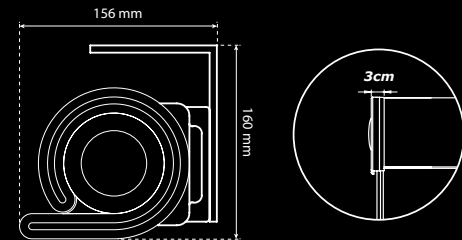

PENTE

Ceiling Mounting Type