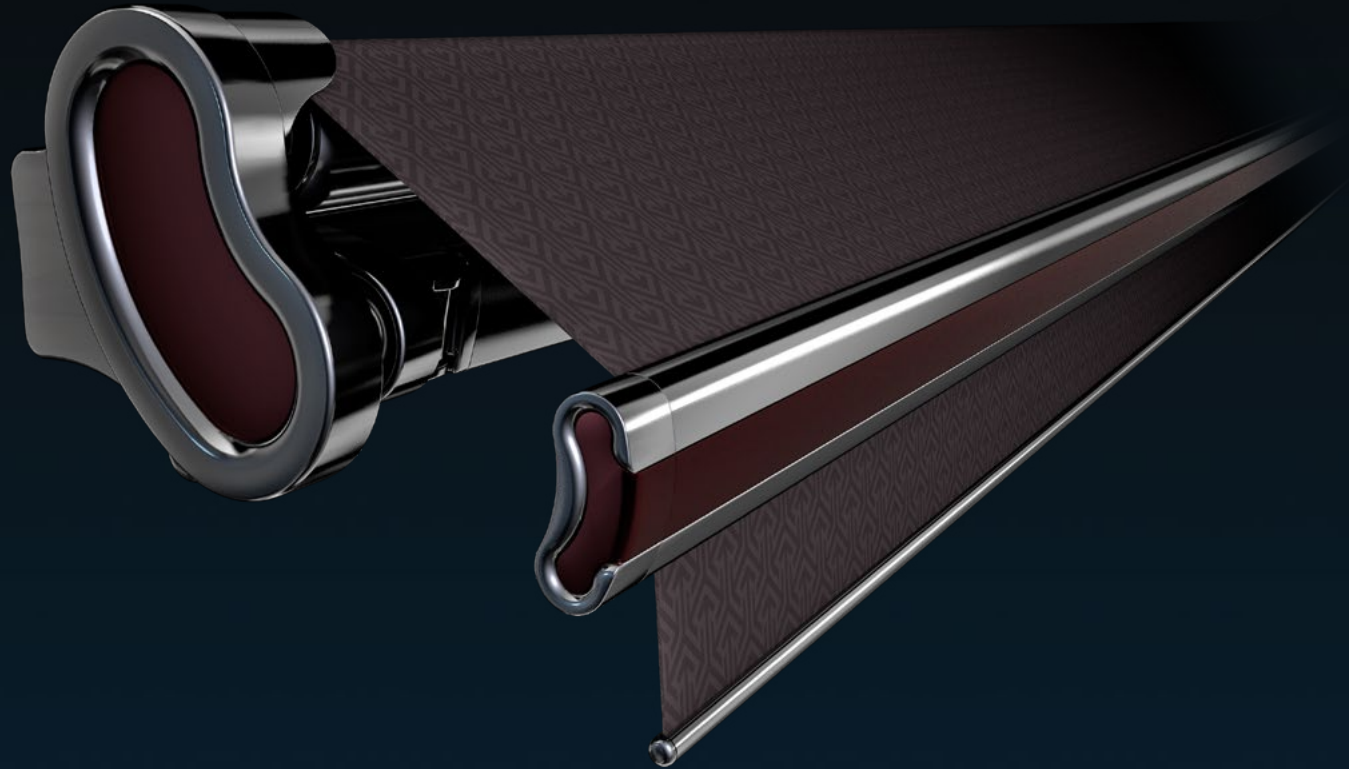

LIBERTY

Retractable Awning

Elegantly designed
LIBERTY has an angle
that can be adjusted up
to 60° pitch.