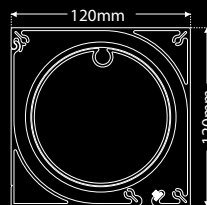

WINDSTOR

There is no gap between the rail and the fabric.