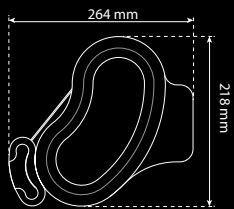

## DIMENSIONS

<b>Width (min.. max)</b>	220-550cm
<b>Projection</b>	160/210/260/310/360cm

## DIMENSIONS

<b>Width (min. max)</b>	220-700cm
<b>Projection</b>	160/210/260/310/360cm

## PENTE

Ceiling Mounting Type

Wall Mounting Type

The gap between the cassette and the fabric is 3cm.

## LIBERTY

Ceiling Mounting Type

Wall Mounting Type

The gap between the cassette and the fabric is 7cm.