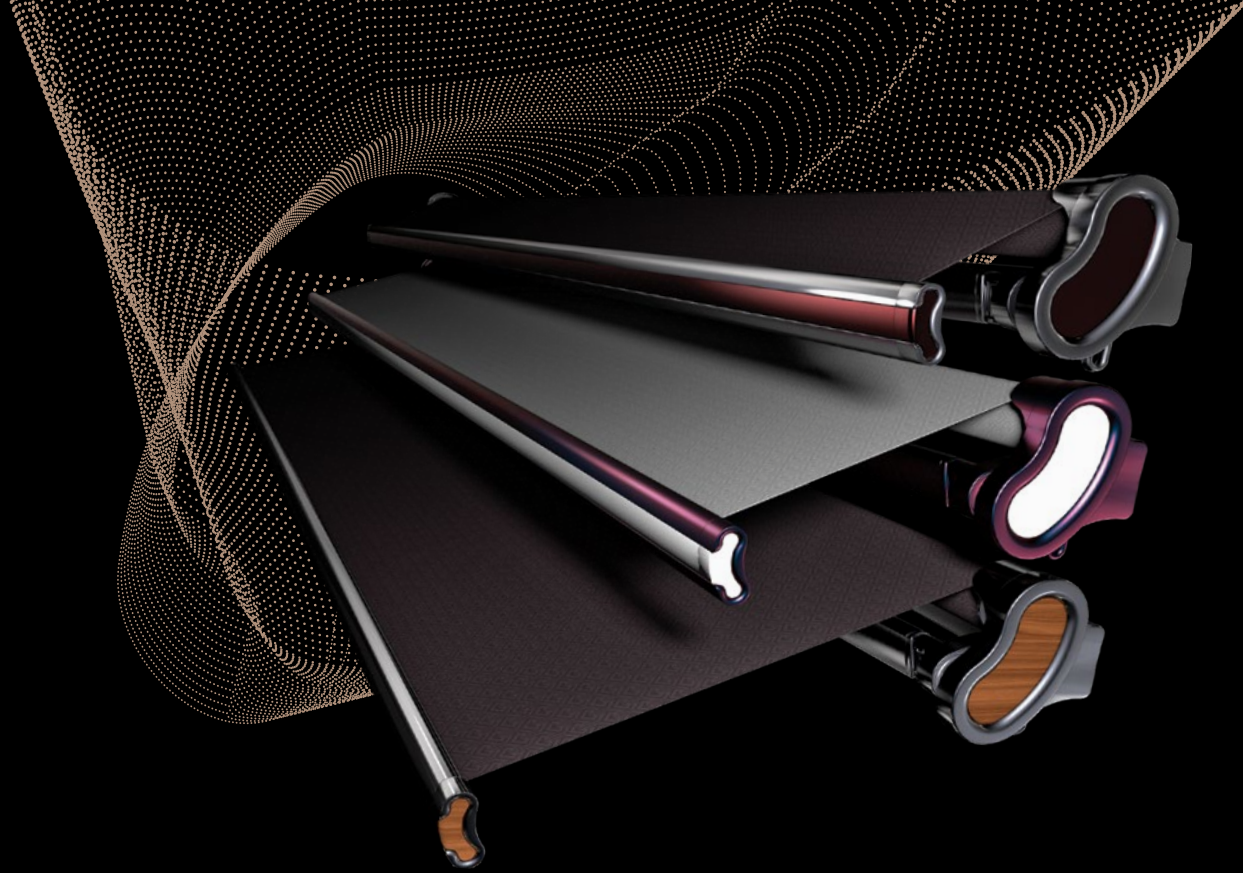

## Retractable Awning

Elegantly designed  
LIBERTY has an angle  
that can be adjusted up  
to 60° pitch.

Standard Terminal

Optional Valance