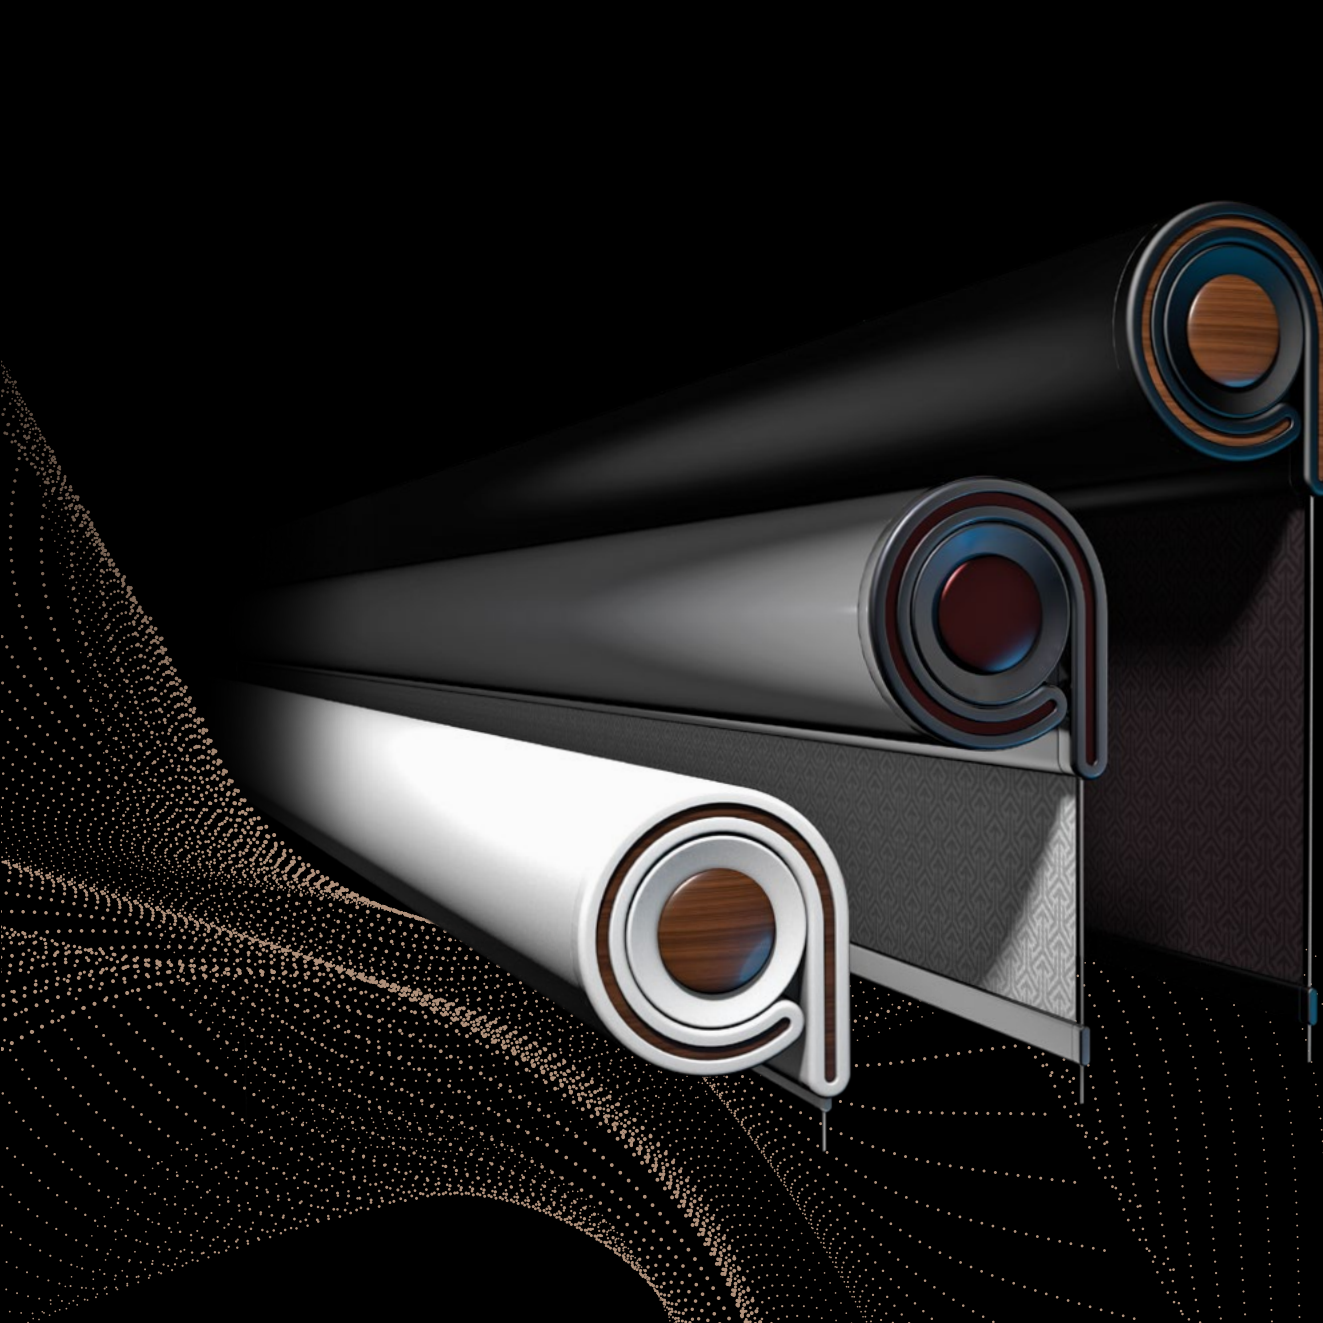

### Vertical Blind

STOREXY is vertically operated with steel guide wires. The cassette system provides protection for the fabric. Manually operated, with optional remote control.