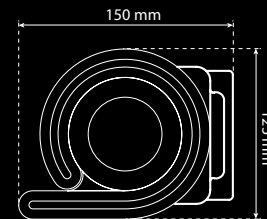

Wall Mounting Type

The gap between the cassette and the fabric is 3cm.